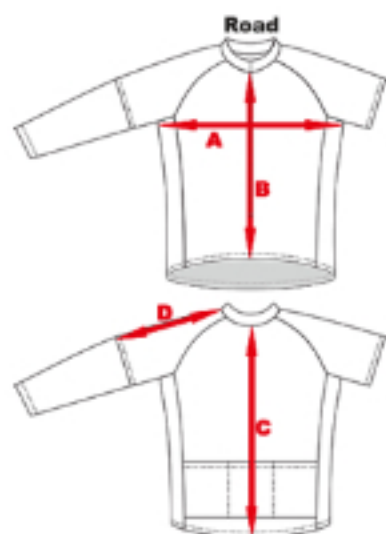

MENS ROAD

MENS ROAD	XS	S	M	L	XL	2XL
A = ½ Chest	40	44	48	52	56	60
B = Front Length	57.5	59.5	61.5	63.5	65.5	67.5
C = Centre Back	68	70	72	74	76	78
D = Sleeve SS (collar to sleeve end)	35	36	37	38	39	42
LS (collar to sleeve end)	65	68.5	71.5	74.5	78	83
* Measurements are actual sizes in centimetres						

LADIES ROAD

LADIES ROAD	XS / 8	S / 10	M / 12	L / 14	XL / 16	2XL / 18
A = ½ Chest	36	40	44	48	52	56
B = Front Length	55.5	57.5	59.5	61.5	63.5	65.5
C = Waist	29.5	34	38.5	43	47.5	52
D = Centre Back (nape of neck to base of the spine)	68	68	70	72	74	76
E = Sleeve SS (collar to sleeve end)	34	35	36	37	38	39
E = Sleeve LS (collar to sleeve end)	62	65	68.5	71.5	74.5	78
* Measurements are actual sizes in centimetres						